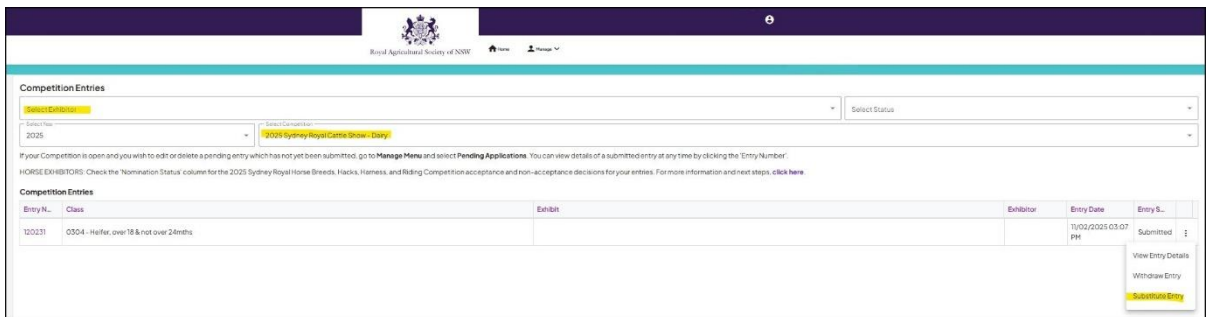

Substituting Entries – Dairy Cattle

1. Navigate to Manage > Entries

2. Make sure the Exhibitor name, Year and Competition are selected. Identify the animal that is to be substituted out and then on the right hand side, select the 3 dots next to that animal and then click on Substitute Entry.

- The Exhibitors screen will appear so it can be confirmed and then it will display all Classes which can be selected

1 Competition — 2 Exhibitor Details — 3 Select Class — 4 Select Exhibit — 5 Entries — 6 Complete